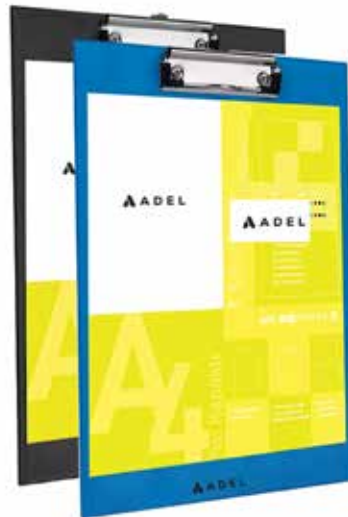

Item Code	Item Name	Packaging	Quantity Per Carton
2075000005	A4 Envelope folders, Pattern	12	240
2075000000	A4 Envelope folders, Transparent	12	240
2075000015	Clip Board, Blue	1	72
2075000017	Clip Board, Black	1	72