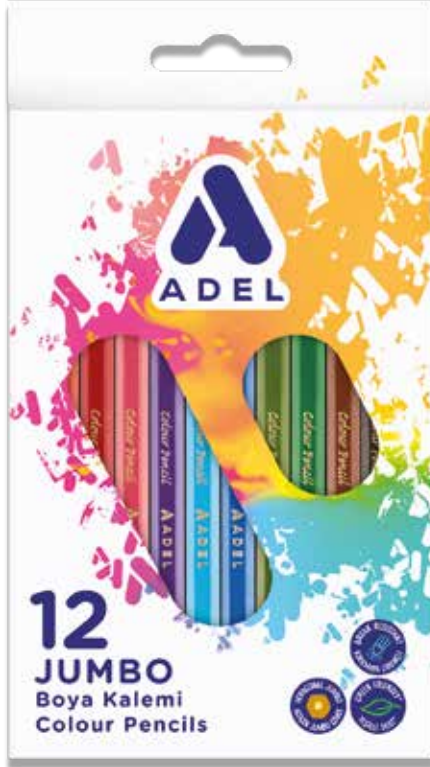

12 JUMBO COLOUR PENCILS

- Quality extra-thick lead bright colours
- Suitable for little children's hands
- Special bonding system making the lead breakage resistant

2119510001