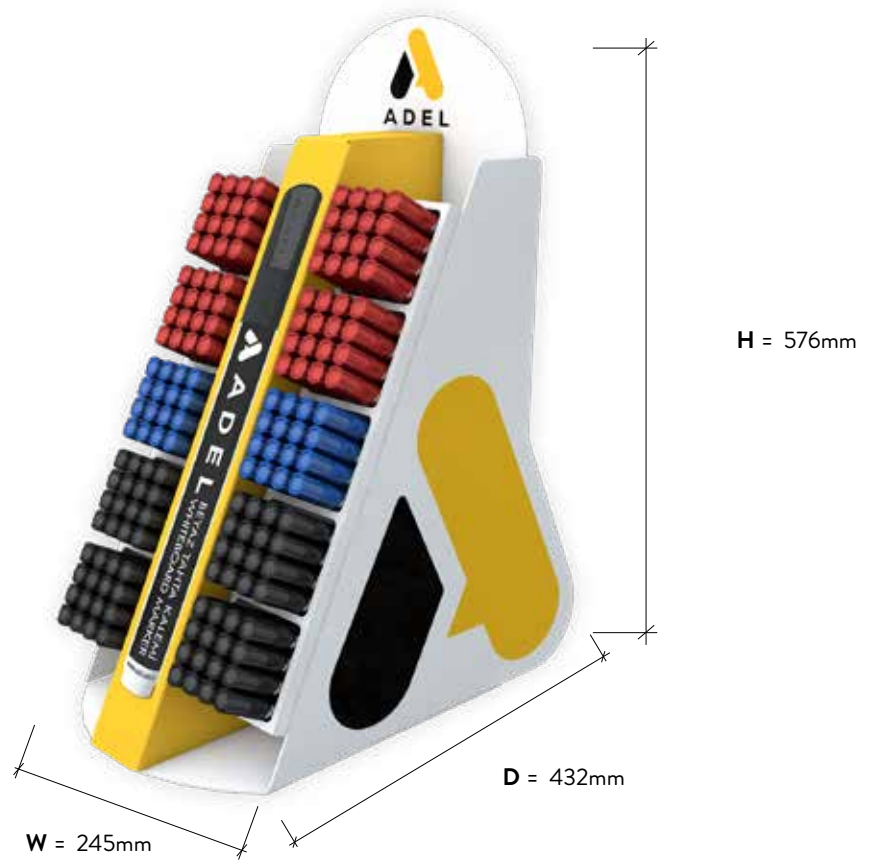

WHITEBOARD MARKER DISPLAY, 180 PCS

Colour	Quantity
Black	84 Pcs
Blue	48 Pcs
Red	48 Pcs
Total	180 Pcs

4201889001

Item Code	Item Name	Packaging (Stand)
4201889001	Whiteboard Marker Display, 180 Pcs	180