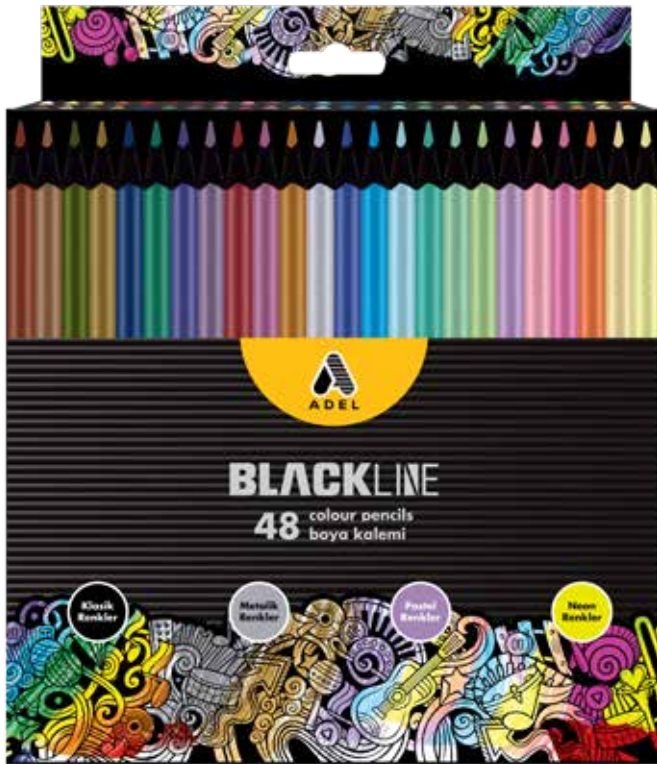

## 12 BLACKLINE PASTEL COLOUR PENCIL

Subject to Availability

- Unique, thoroughly black dyed wood
- Bright colours
- Easy sharpening
- Special bonding system making the lead - breakage resistant

211200010

## BLACKLINE COLOUR PENCILS, 48 PCS MIX COLOURS

Subject  
to  
Availability

- Lead measures 2.3 mm ø
- Unique, thoroughly black dyed wood
- Bright colours
- Easy sharpening
- Special bonding system making the lead breakage resistant
- Mixed Sets : 20 Classic colors, 12 pastel colors, 12 metallic colors, 4 Neon Colors