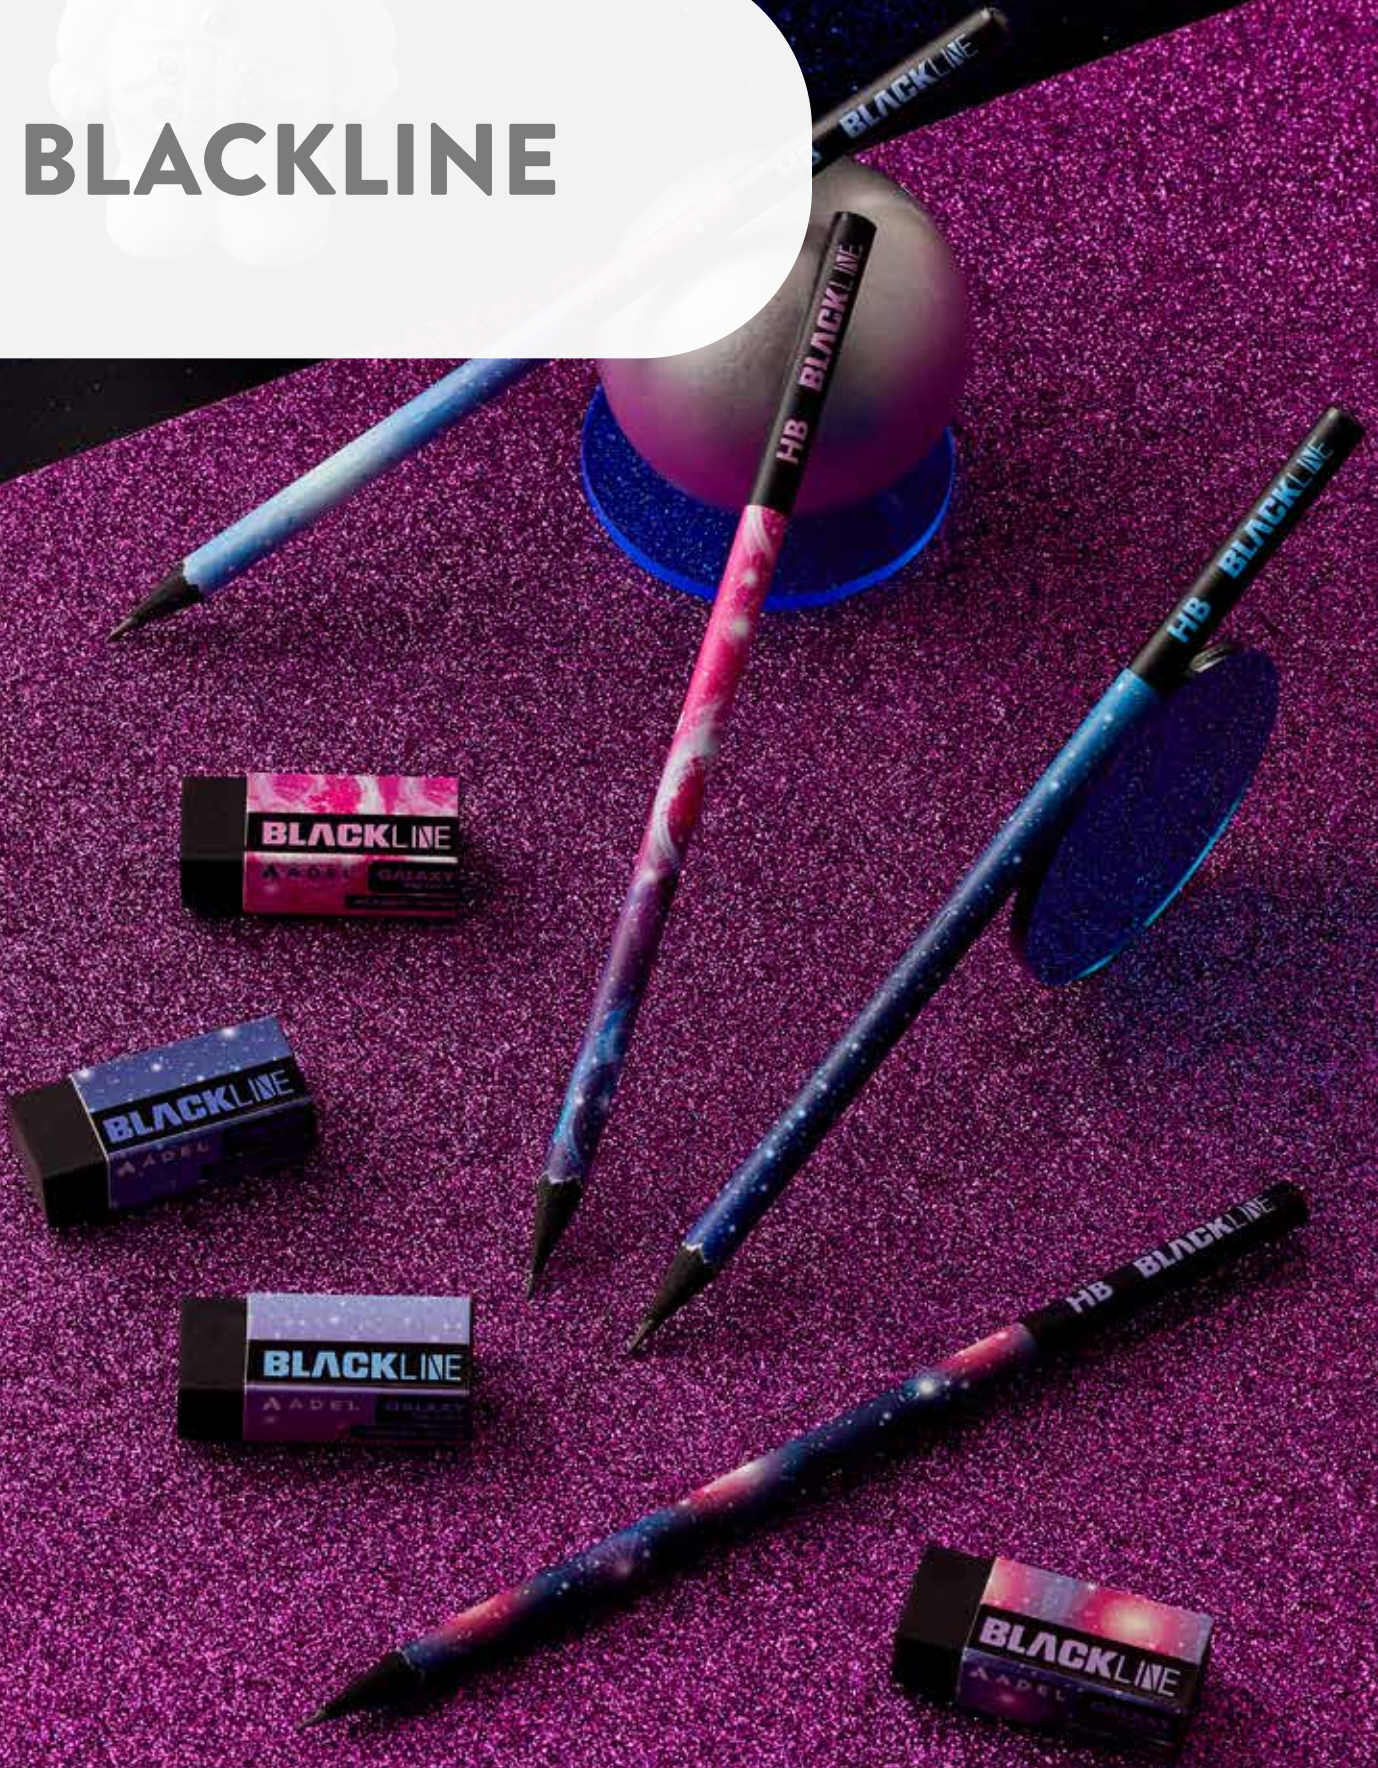

## ACRYLIC MARKER, CLASSIC

Subject  
to  
Availability

- Highly pigmented
- Waterbased Acrylic Paint
- Vivid Colors
- İdeal for the surfaces like paper ,canvas, stones, wood and terracotta
- 2 mm nib
- Blue, Red, White, Green, Yellow

# BLACKLINE